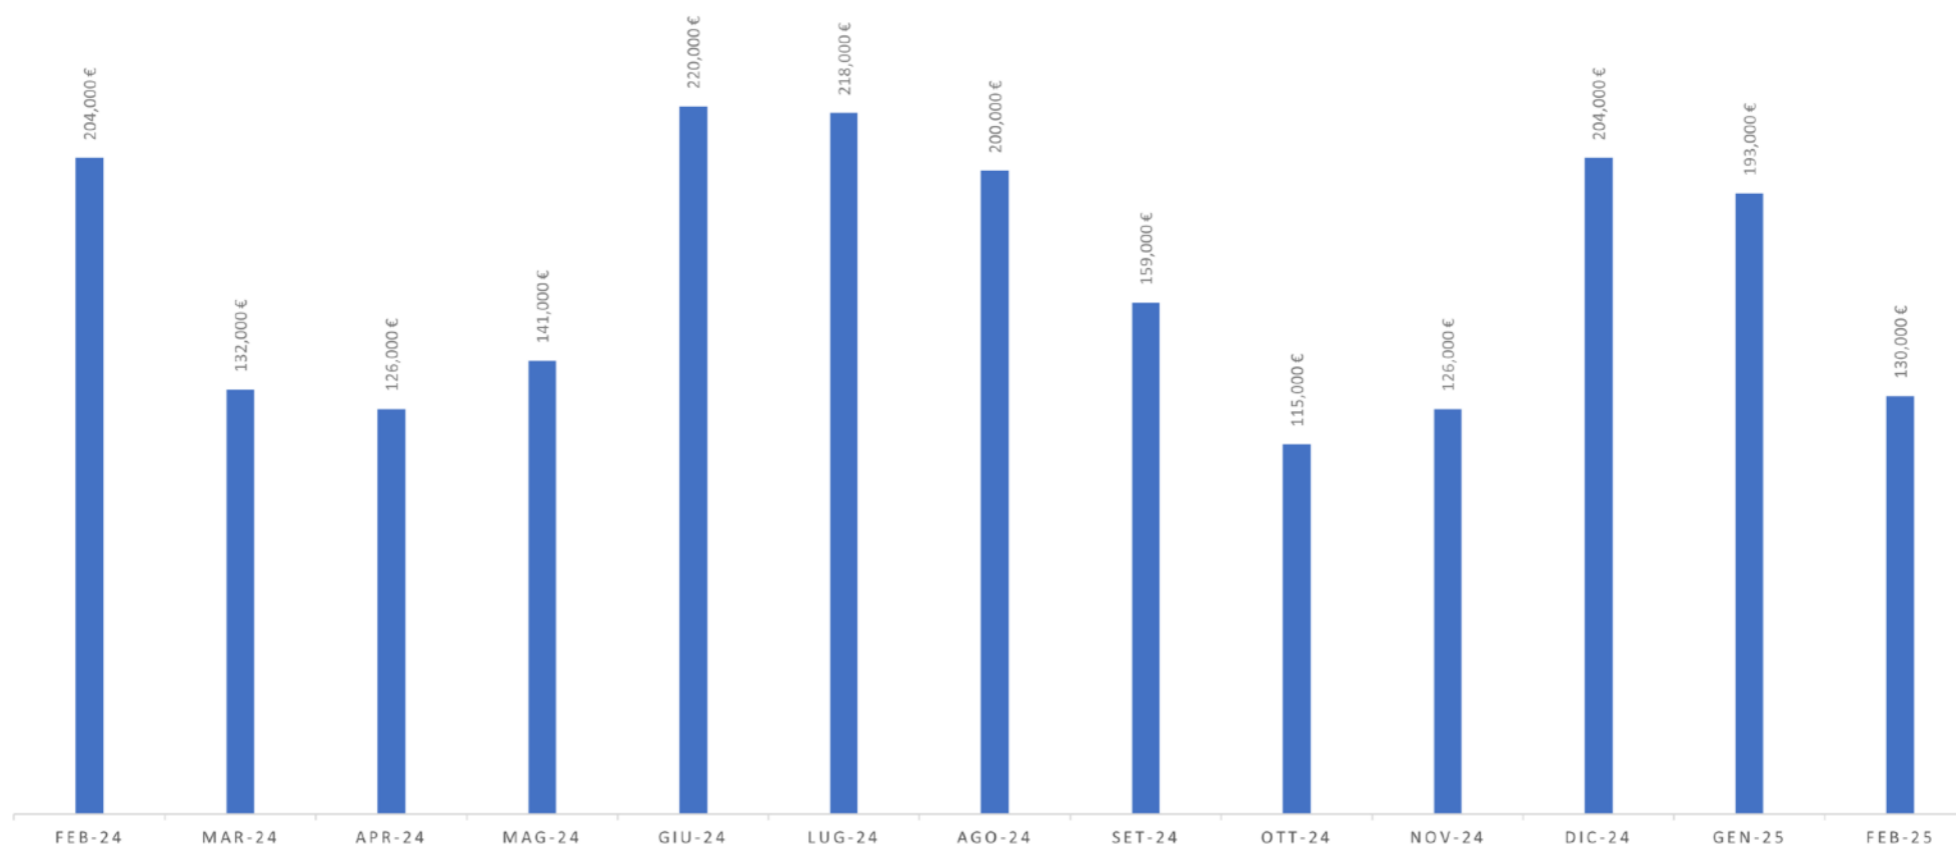

TREND IN MAIN COSTS

MARCH 2025

TREND IN MAIN COSTS

MARCH 2025

LOGISTICS ON PURCHASES €/TON

TREND IN MAIN COSTS

MARCH 2025

TREND IN MAIN COSTS

MARCH 2025

LOGISTICS ON SALES €/TON

■ Logistics on sales (€/Ton)