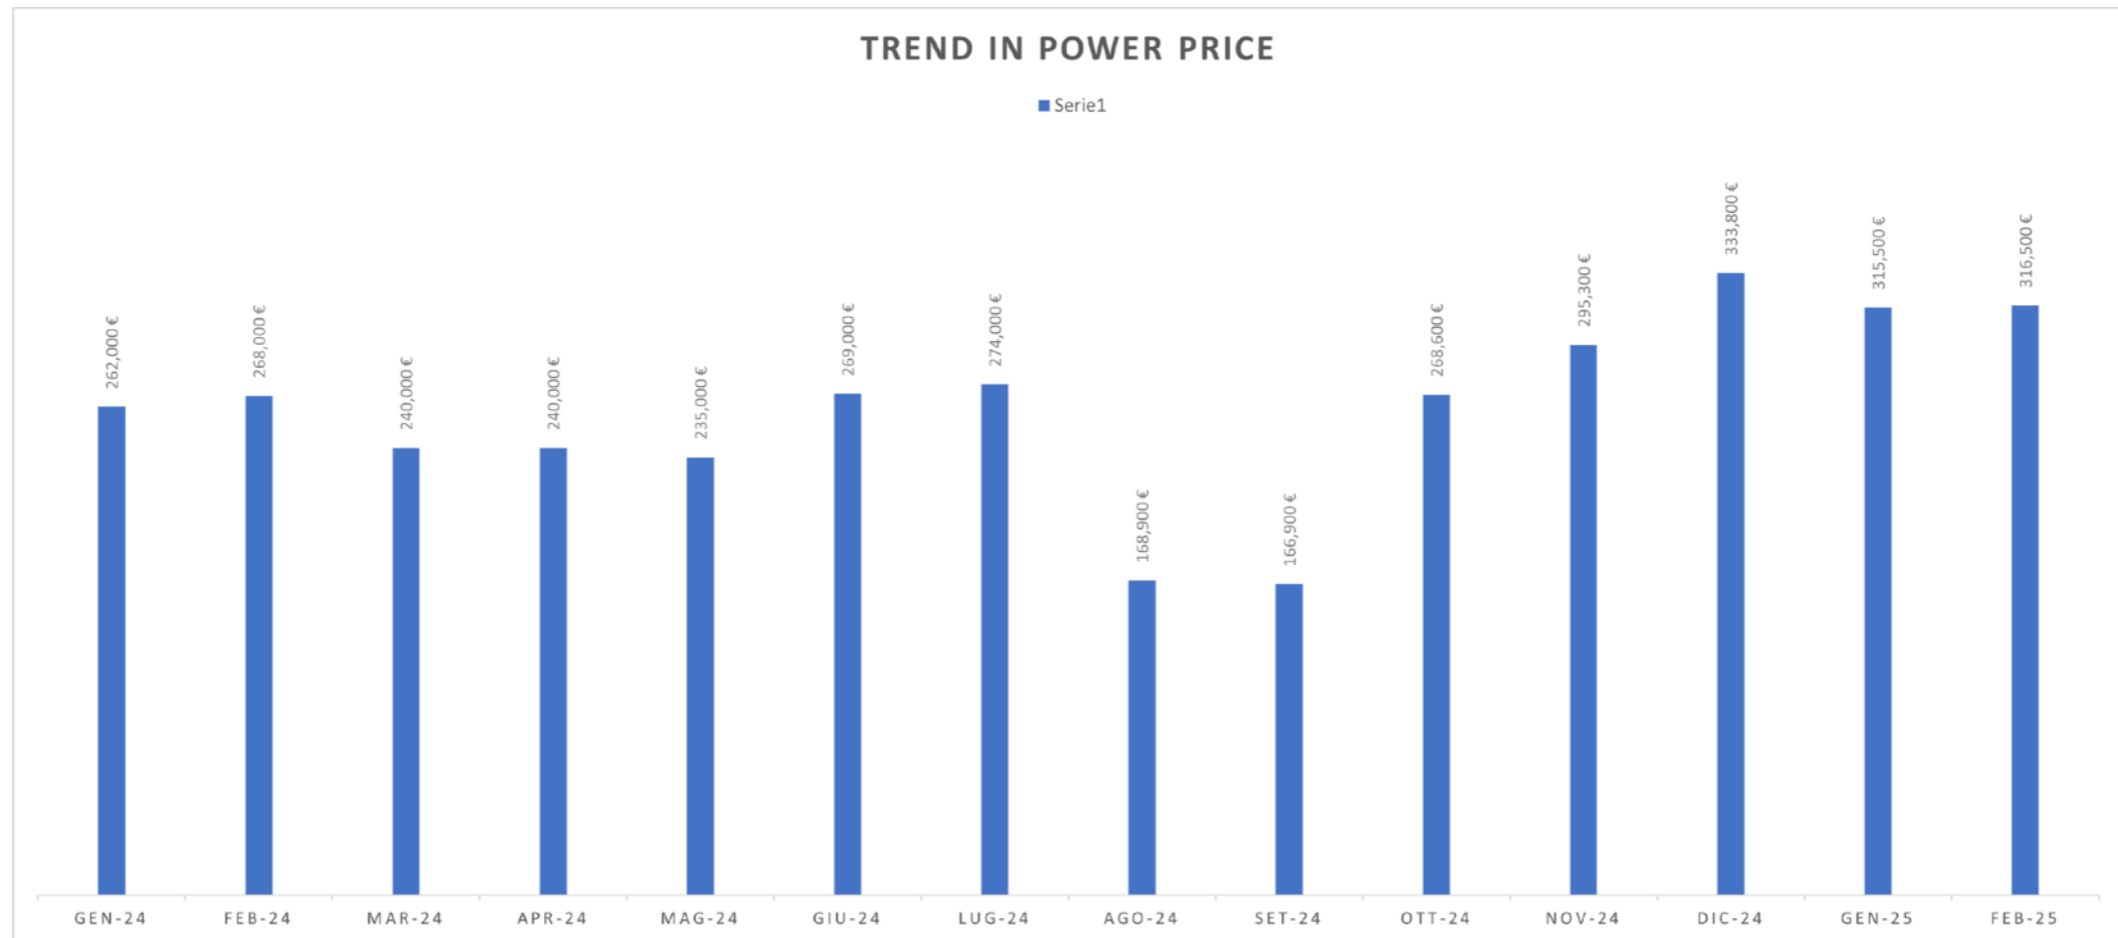

TREND IN MAIN COSTS

MARCH 2025

TREND IN MAIN COSTS

MARCH 2025

LOGISTICS ON PURCHASES €/TON

TREND IN MAIN COSTS

MARCH 2025

TREND IN MAIN COSTS

MARCH 2025

LOGISTICS ON SALES €/TON

■ Logistics on sales (€/Ton)